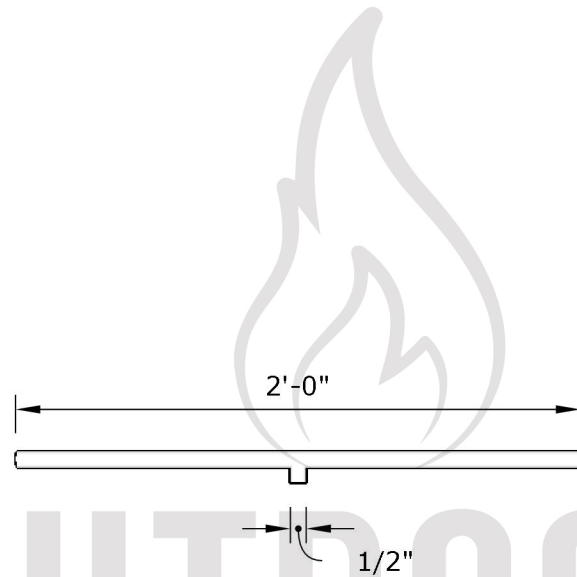

24" T Burner

Page Number	1 of 1
Author: Bryant Uribe	9/28/2018
Approved By: Gabriel Estrada	Date

SKU	Length, Width, Height (LxWxH)	Weight	Hub Size	BTU Output	Material
OPT-167	24" x 1" x 1"	3 lbs.	1/2"	50,000	Stainless Steel

PERSPECTIVE

TOP

BOTTOM