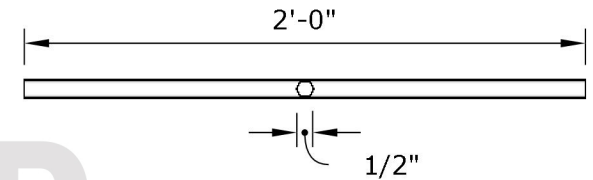

24" T Burner

Page Number	1 of 1
Author: Bryant Uribe	9/28/2018
Approved By: Gabriel Estrada	Date

SKU	Length, Width, Height (LxWxH)	Weight	Hub Size	BTU Output	Material
OPT-167	24" x 1" x 1"	3 lbs.	1/2"	50,000	Stainless Steel

PERSPECTIVE

TOP

BOTTOM